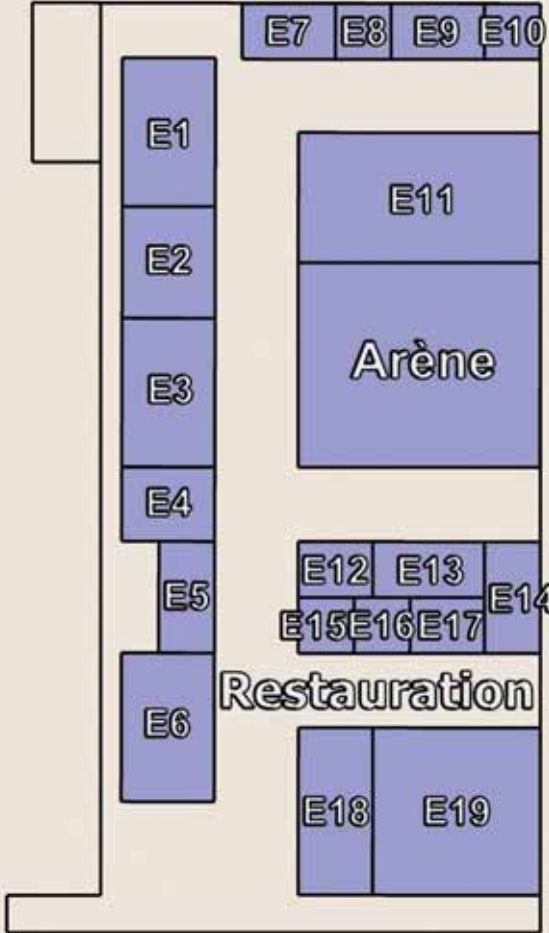

Bâtiment marché